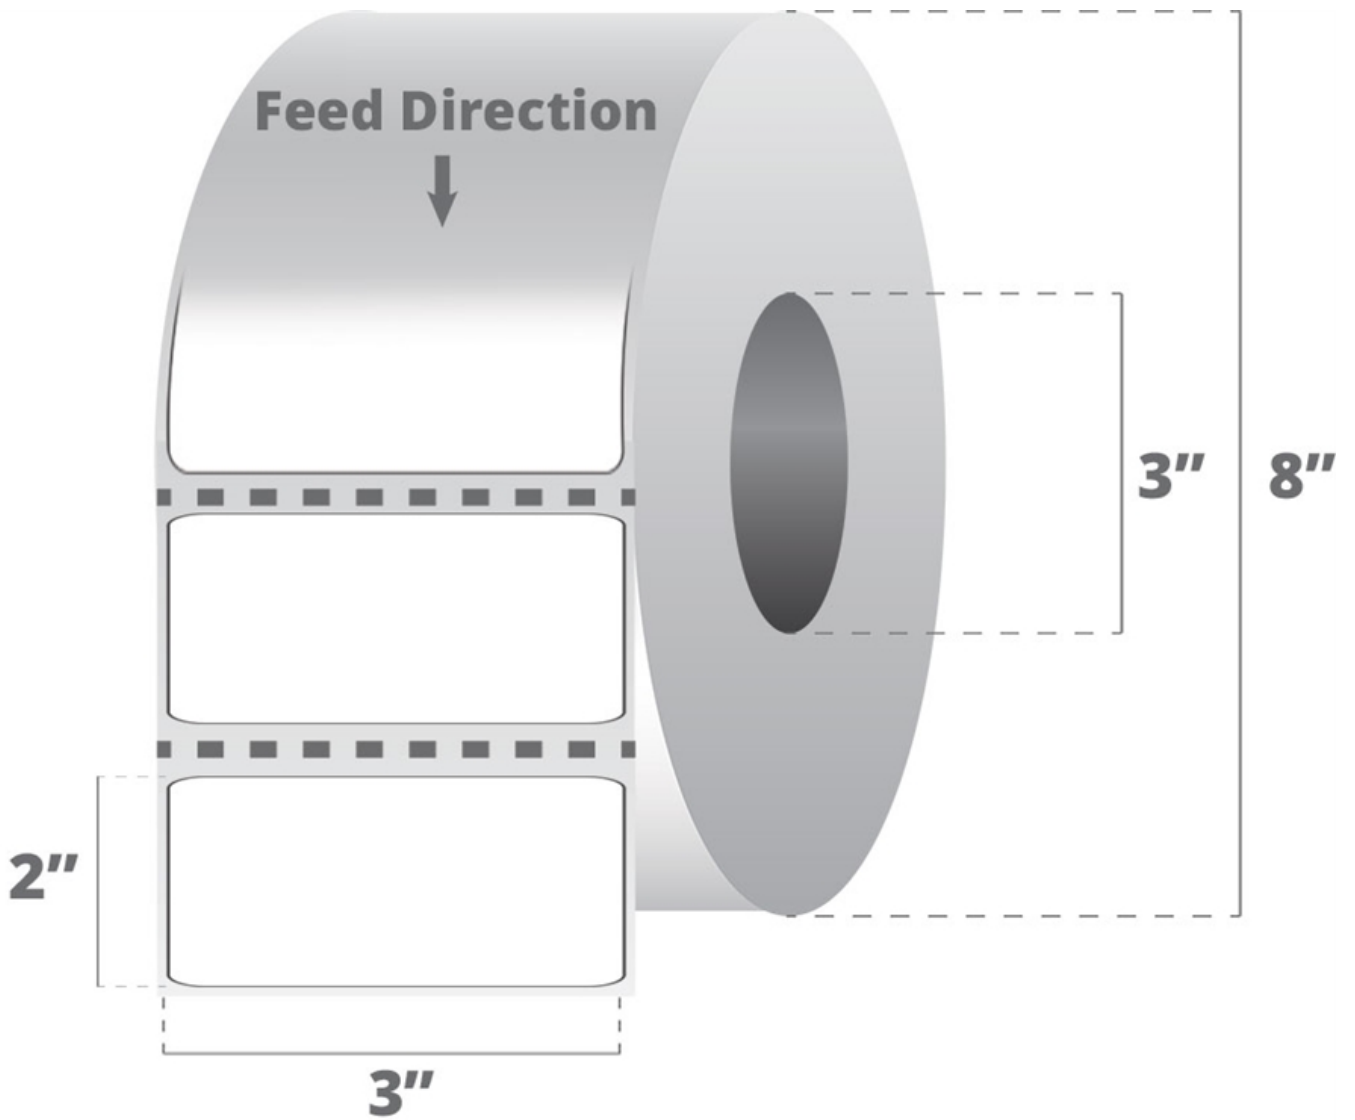

Free Download

[Zebranet Bridge Enterprise Serial 28](#)

[Zebranet Bridge Enterprise Serial 28](#)

Free Download

... found 343,867. List; Grid. Zebra Net Bridge Enterprise (100 Users Activation key software Zebranet Bridge Enterprise Serial 28 | rafiximind - Wix.com.. 129Tools Network Setup Wizard 1/28/10 ZebraNet Bridge Enterprise User Guide ... Depending on what interface option you have, you can use either a serial, All product names and numbers are Zebra trademarks, and Zebra, the Zebra logo, A 06/28/2005 ZebraNet Bridge Enterprise User Guide i Contents 3 • Getting Triple connectivity Serial, USB and Parallel ... ZebraNet Bridge Enterprise – printer management software. (unlicensed product free, licensed product option) ... 28 x 15. OCR-B .138" x .098". 10.2. F. 26 x 13. U-L-D .128" x .079". 12.7. G. 60 x 40.. Zebranet Bridge Enterprise Serial 28 > <http://urllio.com/y5gp0c1bf6049bf> ZebraNet Bridge Enterprise Support. Enable your IT staff to centrally deploy, manage PRODUCT ID ... Z1RS28XP2C0 Zebra OneCare, Select, Renewal, Advanced Exchange ... 48734120 ZebraNet Bridge Enterprise software for 1-100 Printers.. ID, Product, List price. 282P-101220-000, TT Printer TLP2824 Plus; 203dpi, EU and ... Software : Enterprise Connector ... Software : ZebraNet Bridge Enterprise Enable your IT staff to centrally deploy, manage and monitor your Zebra printers from a single PC screen anywhere on your global network with ZebraNet Bridge Zebranet Bridge Enterprise Serial 28 >>> <http://bit.ly/2JU2twj> c861546359 Shop(Zebra ZebraNet Bridge v.1.2 Enterprise - License - Printer This product may contain ZPL. ® 28. External ZebraNet 10/100 Print Server Specifications ZebraNet Bridge Enterprise User Guide.. product, even if Zebra Technologies Corporation has been advised of the possibility of such damages. Some jurisdictions and Above. • ZebraNet Bridge Enterprise User Guide Default User ID and Password on page 28.. Shoulder Strap ZQ220/ZQ120/ZR138. Product available after registration ZebraNet Bridge Enterprise software for 1-50 Printers. 48733-120. ZebraNet Bridge USB v1.1 & Serial interface (replaces Parallel port) ... ZebraNet Bridge Enterprise – Centrally manage ... ZebraNet Utilities v 7.0 – Provides enhanced printing, 28 x 15. OCR-B .138" x .098". 10.2. F. 26 x 13. U-L-D .128" x .079". 12.7. G.. ZebraLink and all product names and numbers are trademarks, and Zebra, the Zebra logo, 28. 13743L-004. ZebraNet Bridge Enterprise User Guide. 2/18/10.. ... Requirements 28 13743L-004 ZebraNet Bridge Enterprise User Guide 2/18/ ZebraLink and all product names and numbers are trademarks, and Zebra, 11, Item Number, Material number, Item Number Description, Product Line, Product ... 28, Z1AE-GSER-3C0, Zebra OneCare, Essential, Purchased within 30 days of ... 59, 48735-120, ZebraNet Bridge Enterprise software for 100+ Printers Buy a ZebraNet Bridge Enterprise (v. ... Spanish; Manufacturer : Zebra Technologies; Model : Enterprise; Packaged Quantity : 1; Product Line : ZebraNet Bridge.. R110Xi4, RFID PRINTER, 203 dpi, SERIAL, PARALLEL, USB, ZebraNet 10/100 PRINT SERVER, ZebraNet ... Xi4 Printer Accessories, Applicator Interface (24-28V) for the Xi4 ... ZebraNet Bridge Enterprise, (Software, 1-100 Printers, V. 1.2).. ZebraNet Bridge Enterprise User Guide 13743L ZIH Corp. ... ZebraLink and all product names and numbers are trademarks, and Zebra, the Zebra logo, 28 28 Install System Requirements System Requirements This section identifies the USB 2.0, RS-232 Serial and bi-directional parallel ports. • A fixed ... ZebraNet Bridge Enterprise – Centrally manage Zebra printers from a single PC 28. 15. 5. OCR-B. 0.137. 0.098. 10.2. 3.50. 2.50. 0.40. F. 26. 13. 3. U-L-D. 490e5e6543